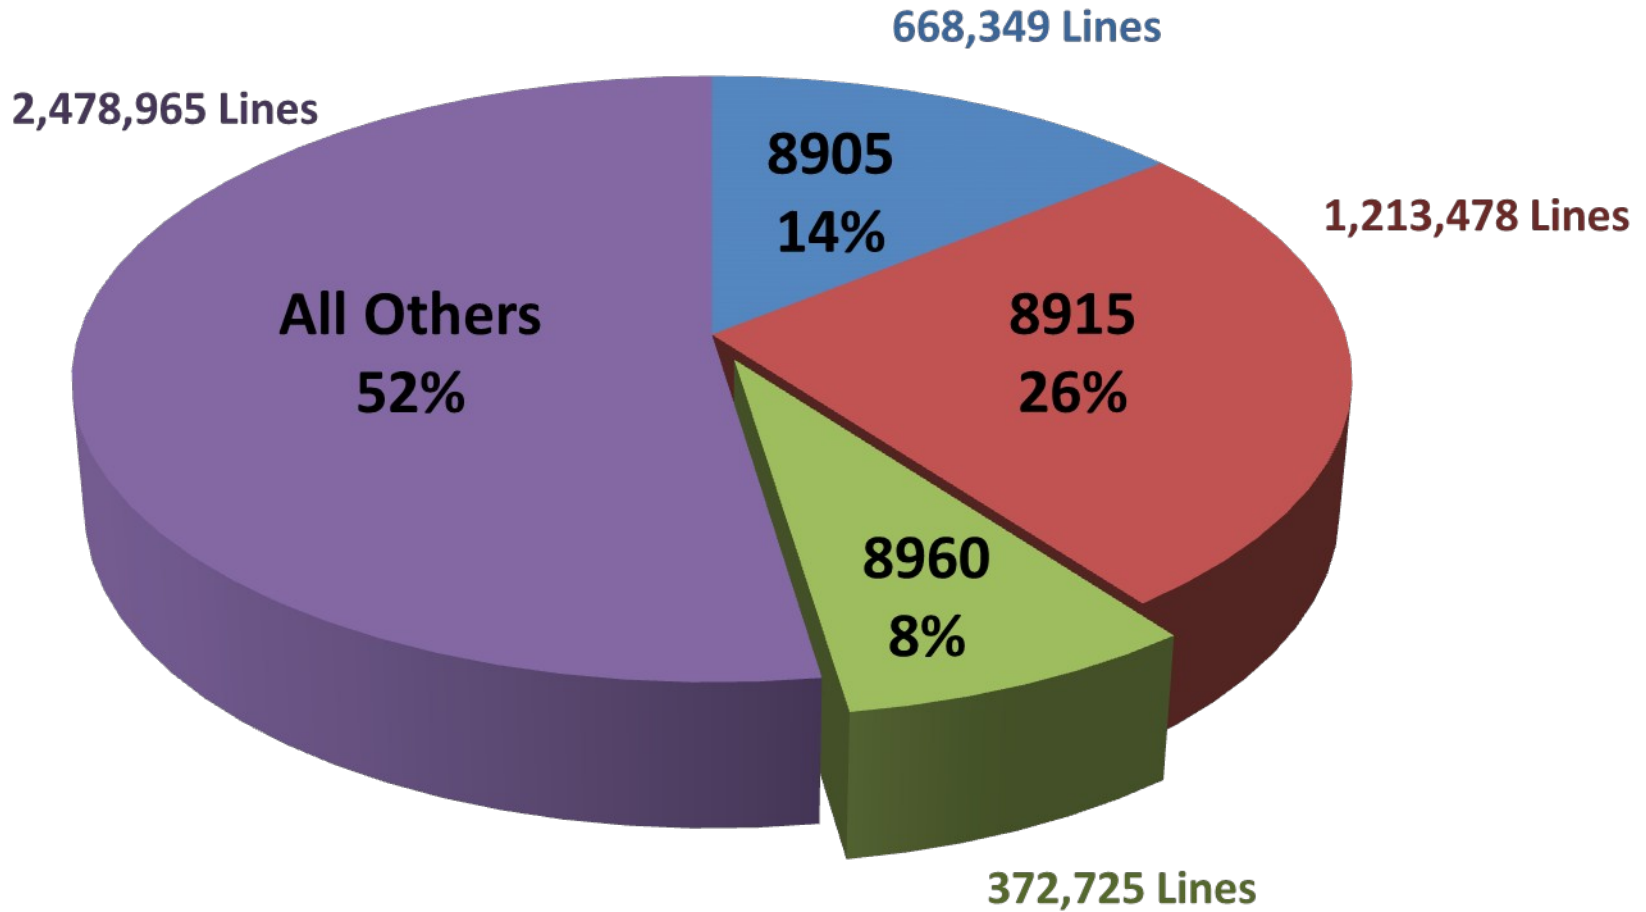

FSC Lines All Catalogs

FSC Dollars All Catalogs

FSC Lines OCONUS Catalogs

FSC Dollars OCONUS Catalogs

FSC Lines Pacific Region

FSC Dollars Pacific Region

FSC Lines

Europe and Middle East Regions

BIB Challenges in 5th and 6th Fleet

- Limited Shelf Life – 3 to 12 Months
- Over Ocean Transit Time – 60 Days
- Available Stock vs Demand Out of Sync
 - Large Selection is Difficult to Manage
 - Erratic Demand
 - PV Accepts Risk to Carry BIBs
 - Ships Enter AOR Full with BIBs
 - PV Disposes of \$100K of Expired BIBs
 - PV NIS when Ship Places Order
- Neither Trust the Current Process
- Navy Request for 6 Months of Remaining Shelf Life is Unlikely or Impossible to Satisfy

BIB Support in the 5th Fleet

- 7 Soda BIBs Available Locally
 - Local BIBs more Expensive
 - Will have Longer Shelf Life
- Place Advance Order with 60-70 Days Leadtime
- Build Confidence and Timing Back with Limited Selection